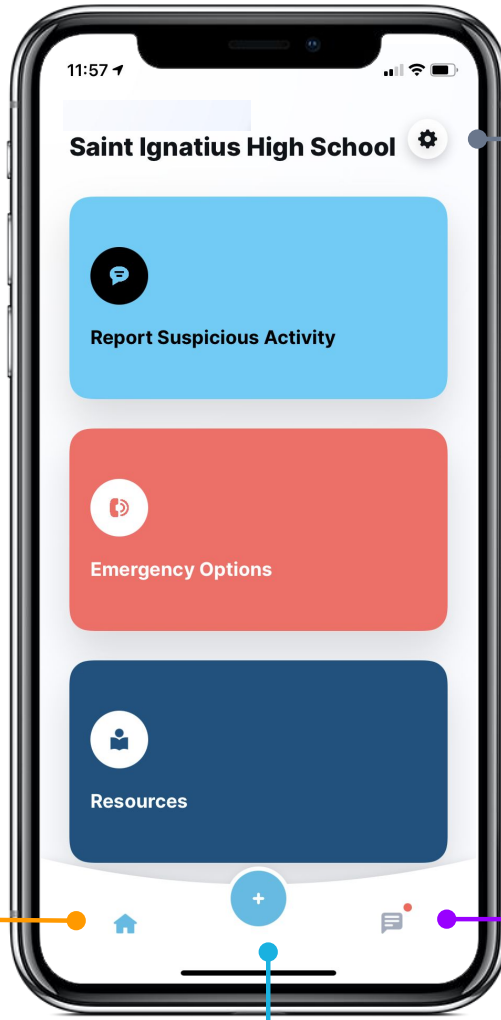

SAINT IGNATIUS

Cleveland • Jesuit • 1886

LiveSafe®

Scroll for All Options

- Report Suspicious Activity
- Emergency Options
- Saint Ignatius Resources
- Report Incident
- SafeWalk

Tab Navigation: Home

Return to home screen while navigating the app.

Settings
Access profile settings, manage organizations, and get app help.

Tab Navigation: Activity
Access current and past broadcast messages, check-ins, and chats.

Scan QR Code

Share Info with Safety & Security

Will open to tip type selection page. Any current cards with reporting functions will remain.

Get the LiveSafe Mobile App

Scan the QR code or download "LiveSafe" from Google Play or the App Store.

1

Register with your phone number & email.