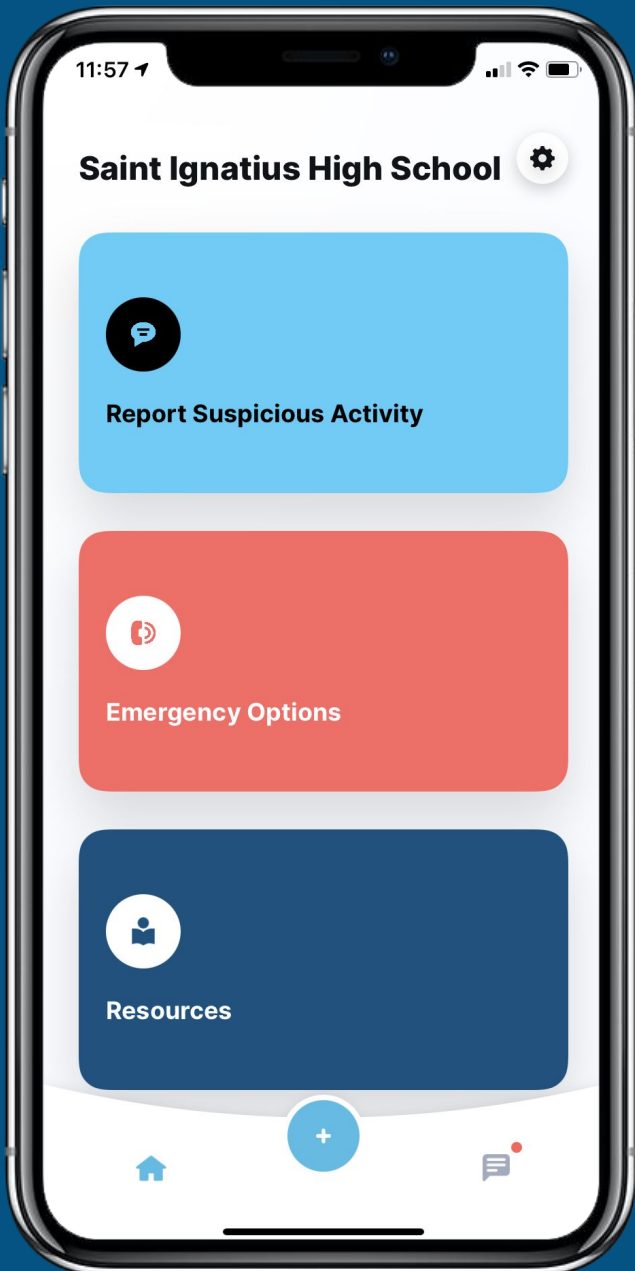

SAINT IGNATIUS

Cleveland • Jesuit • 1886

LiveSafe®

Scroll for All Options

- Report Suspicious Activity
- Emergency Options
- Saint Ignatius Resources
- Report Incident
- SafeWalk

Tab Navigation: Home

Return to home screen while navigating the app.

Settings
Access profile settings, manage organizations, and get app help.

Tab Navigation: Activity
Access current and past broadcast messages, check-ins, and chats.

Scan QR Code

Share Info with Safety & Security

Will open to tip type selection page. Any current cards with reporting functions will remain.

Get the LiveSafe Mobile App

Scan the QR code or download "LiveSafe" from Google Play or the App Store.

1

Register with your phone number & email.